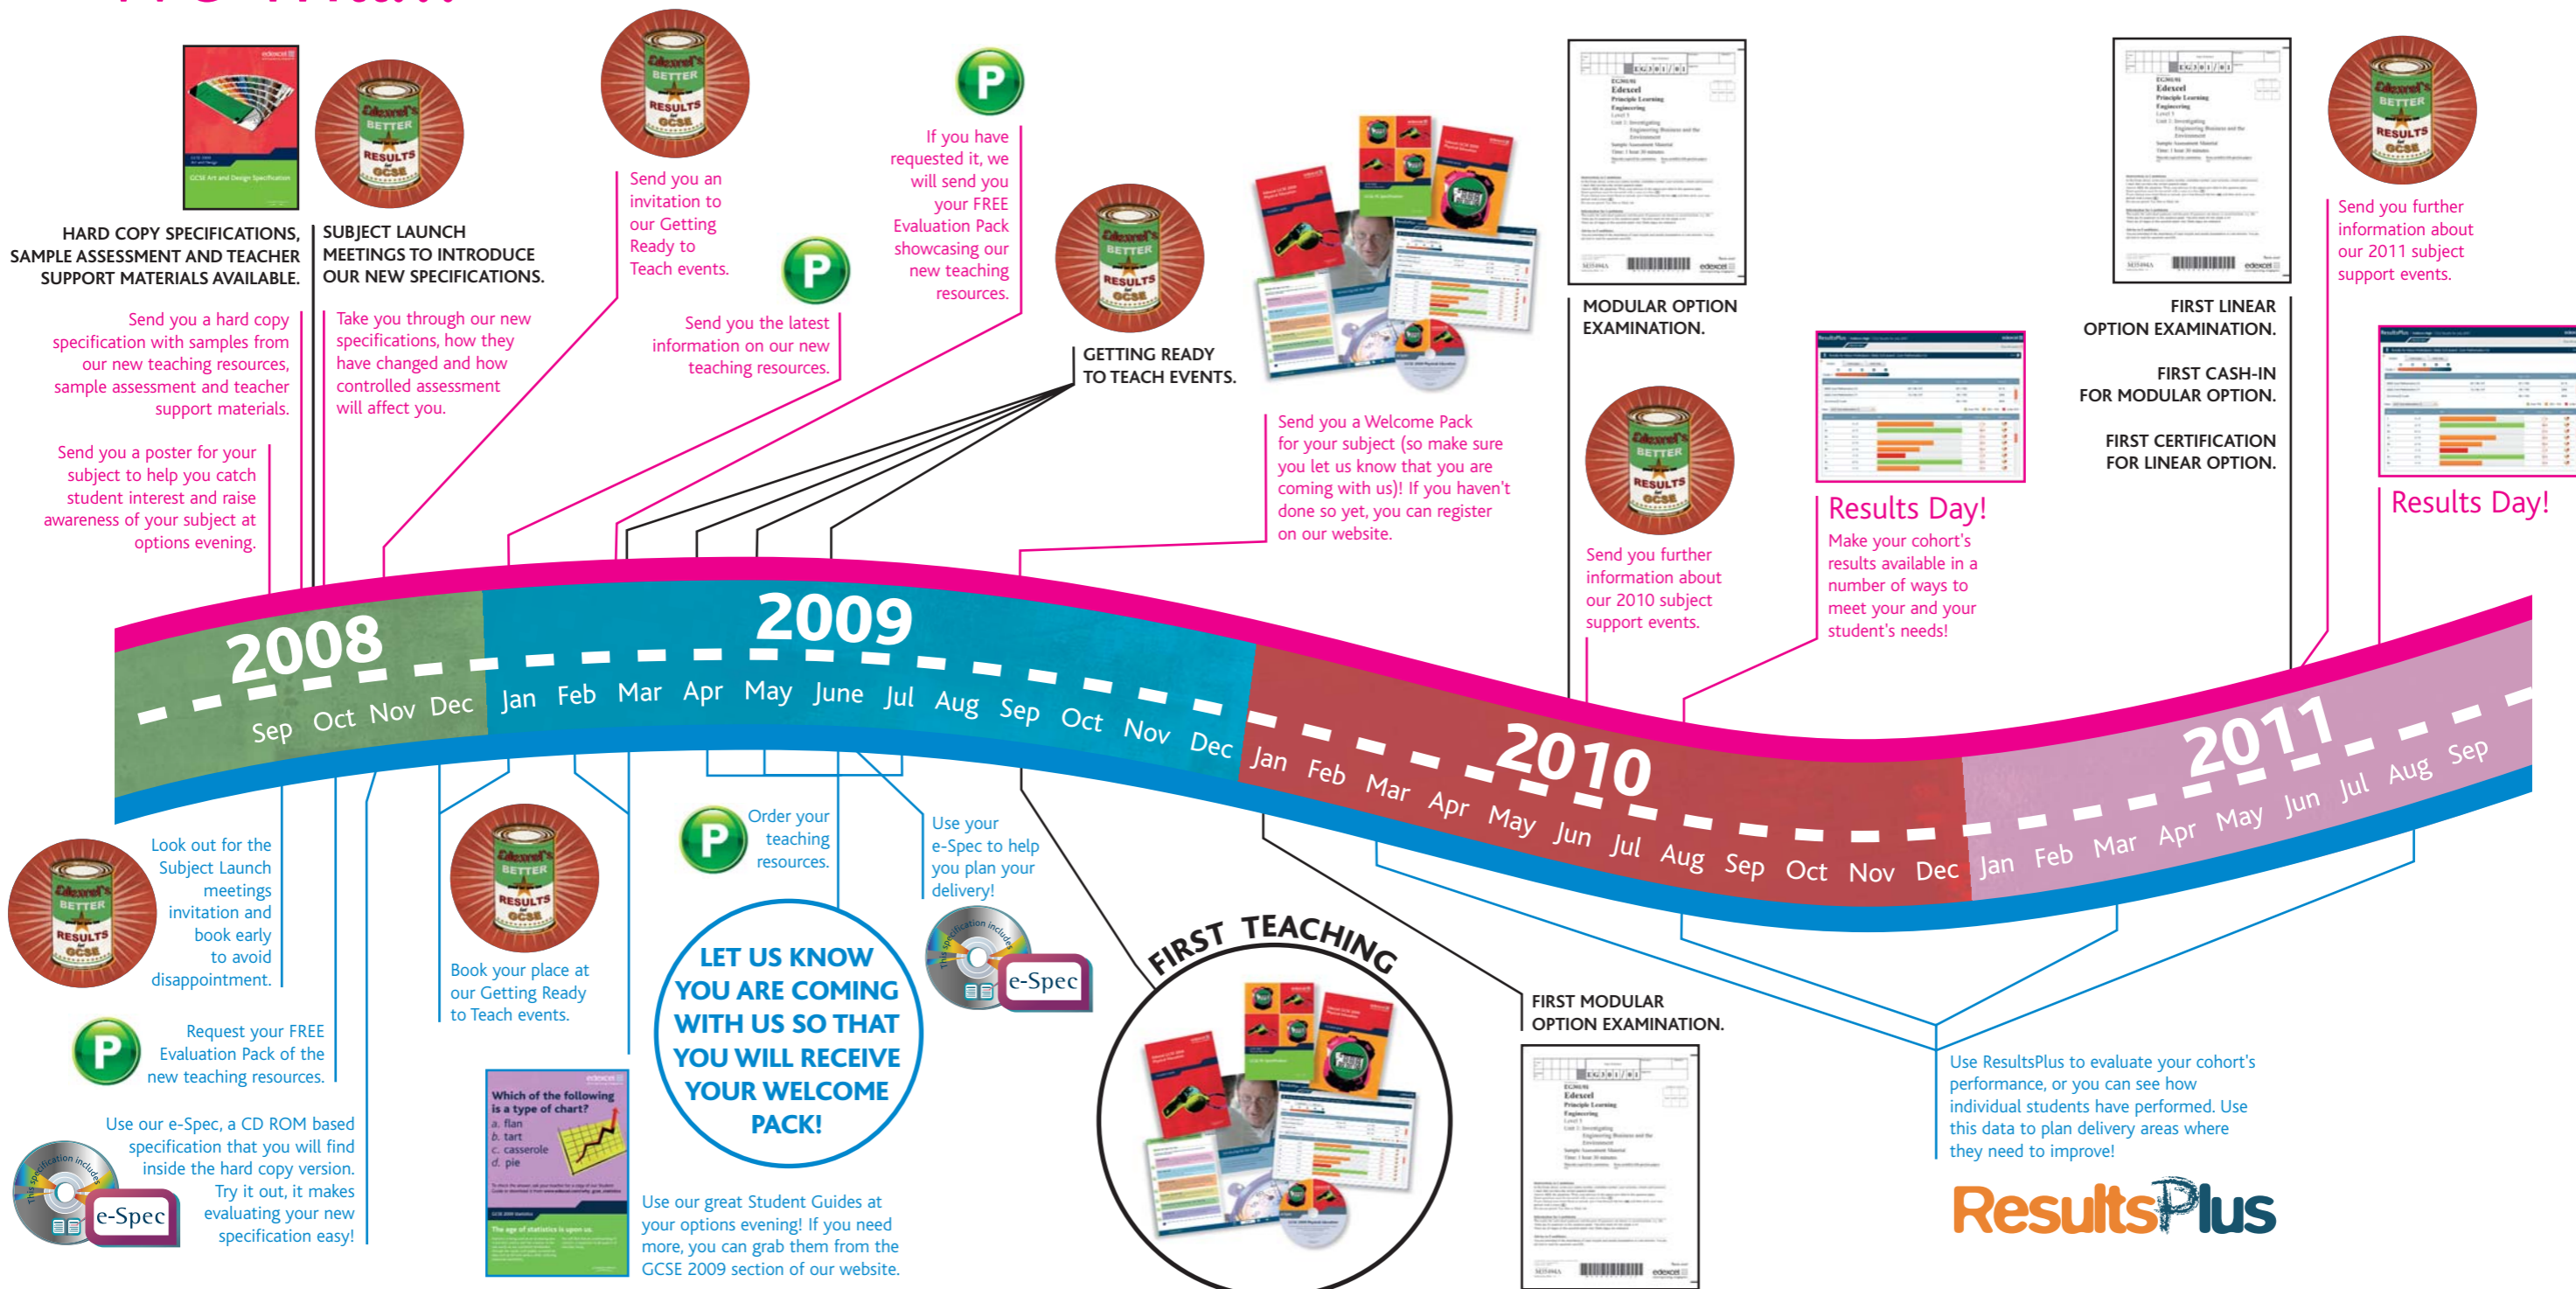

GCSE 2009 Development Timeline

We will...

You can...

This symbol shows you activity by our publishing partners and relates to our own and endorsed teaching resources for our new GCSEs.

This symbol shows you events and related activities for our new GCSEs.